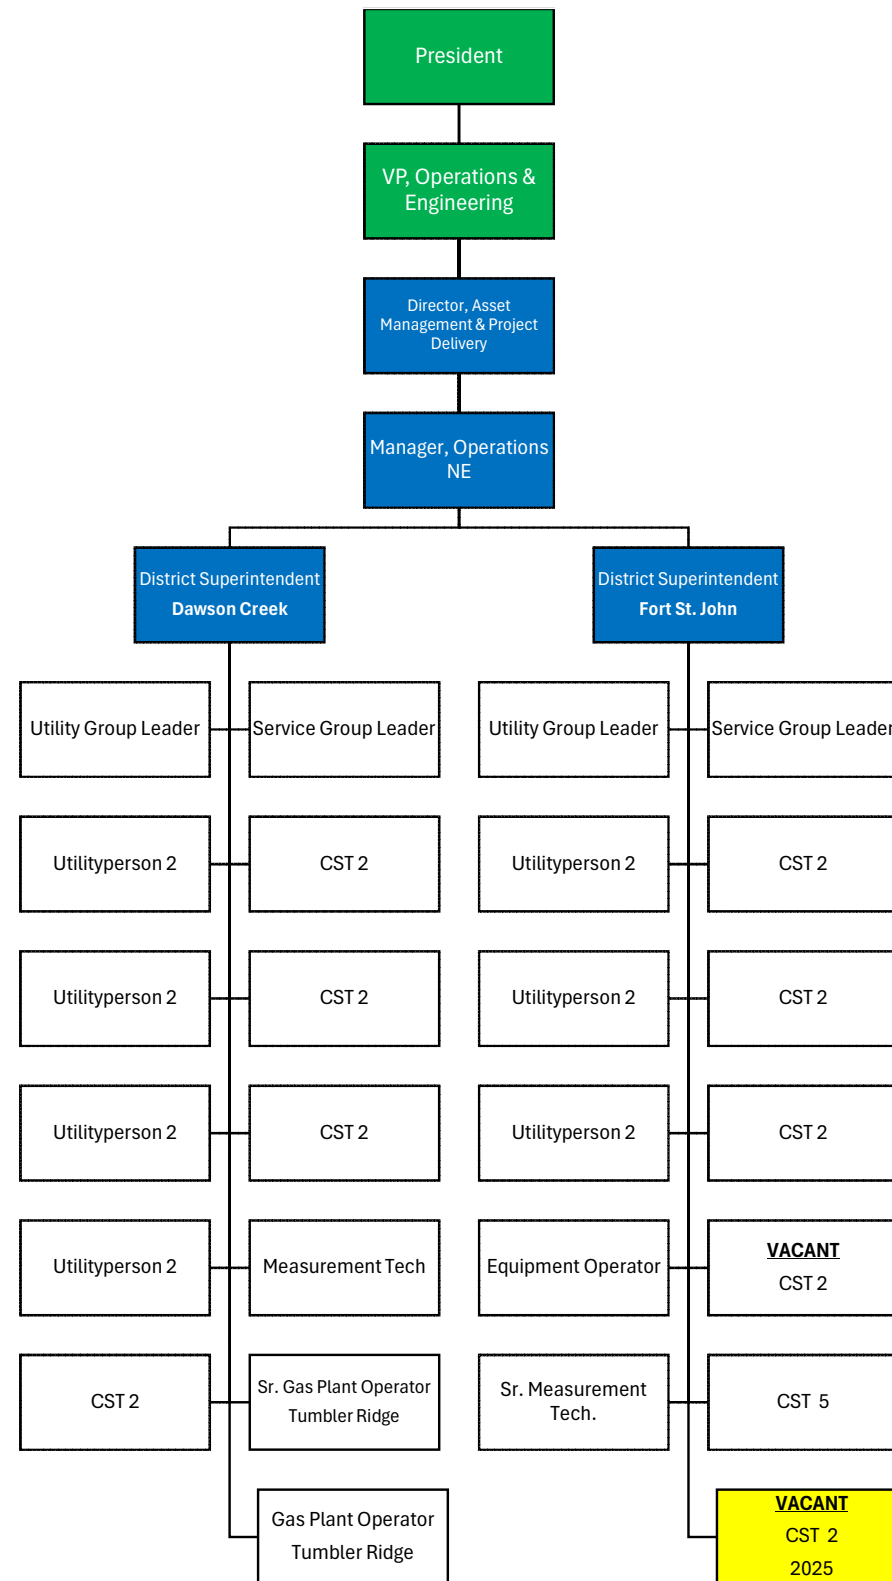

Asset Management & Project Delivery (AMPD)
Organizational Structure
April 2025

Located in the NW & NE	Unionized Employee	New Position
------------------------	--------------------	--------------

Operations Accounting & Customer Care
Organizational Structure
April 2025

Located in Vancouver	Located in NW & NE	Unionized Employees	New Position
----------------------	--------------------	---------------------	--------------

North East Operations
Organizational Structure
April 2025