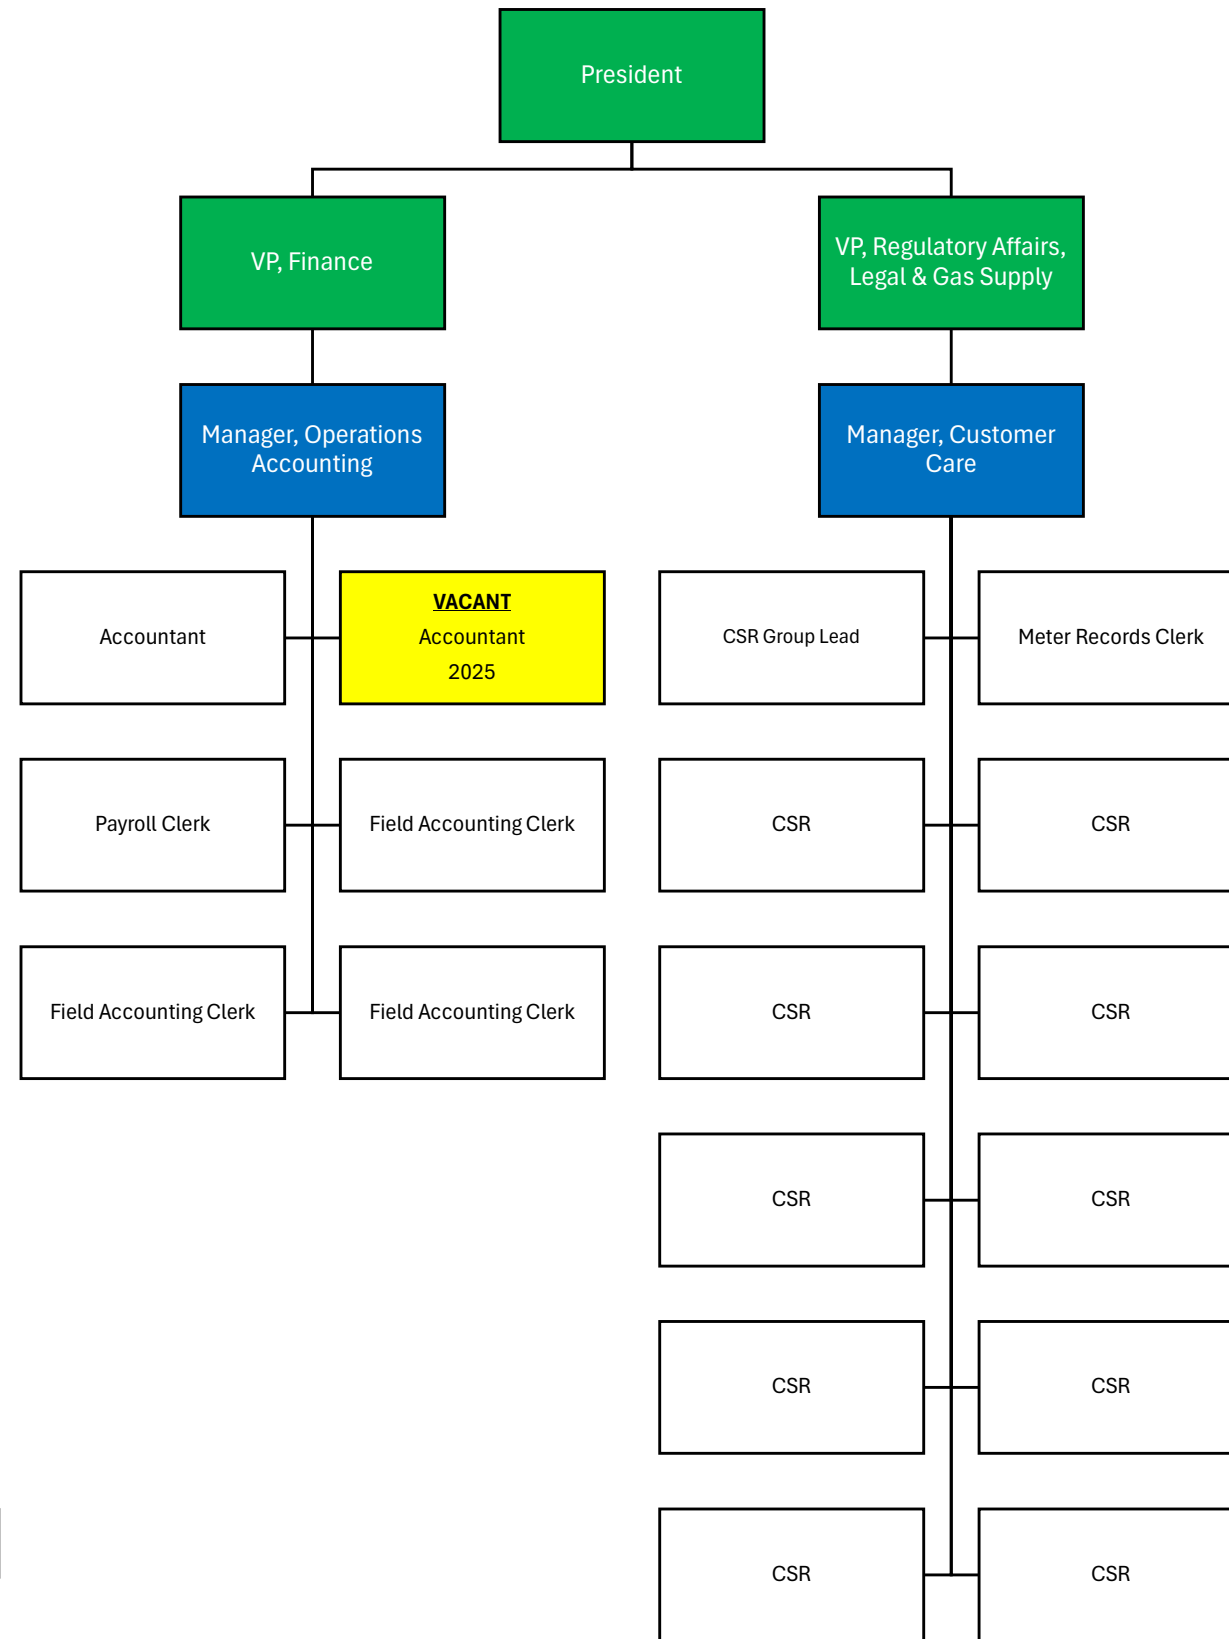

Vancouver, Head Office
Organizational Structure
April 2025

Located in Vancouver	Located in the NE & NW	Unionized Employees	New Position
----------------------	------------------------	---------------------	--------------

Asset Management & Project Delivery (AMPD)
Organizational Structure
April 2025

Located in the NW & NE	Unionized Employee	New Position
------------------------	--------------------	--------------

Operations Accounting & Customer Care
Organizational Structure
April 2025

Located in Vancouver	Located in NW & NE	Unionized Employees	New Position
----------------------	--------------------	---------------------	--------------

North East Operations
Organizational Structure
April 2025