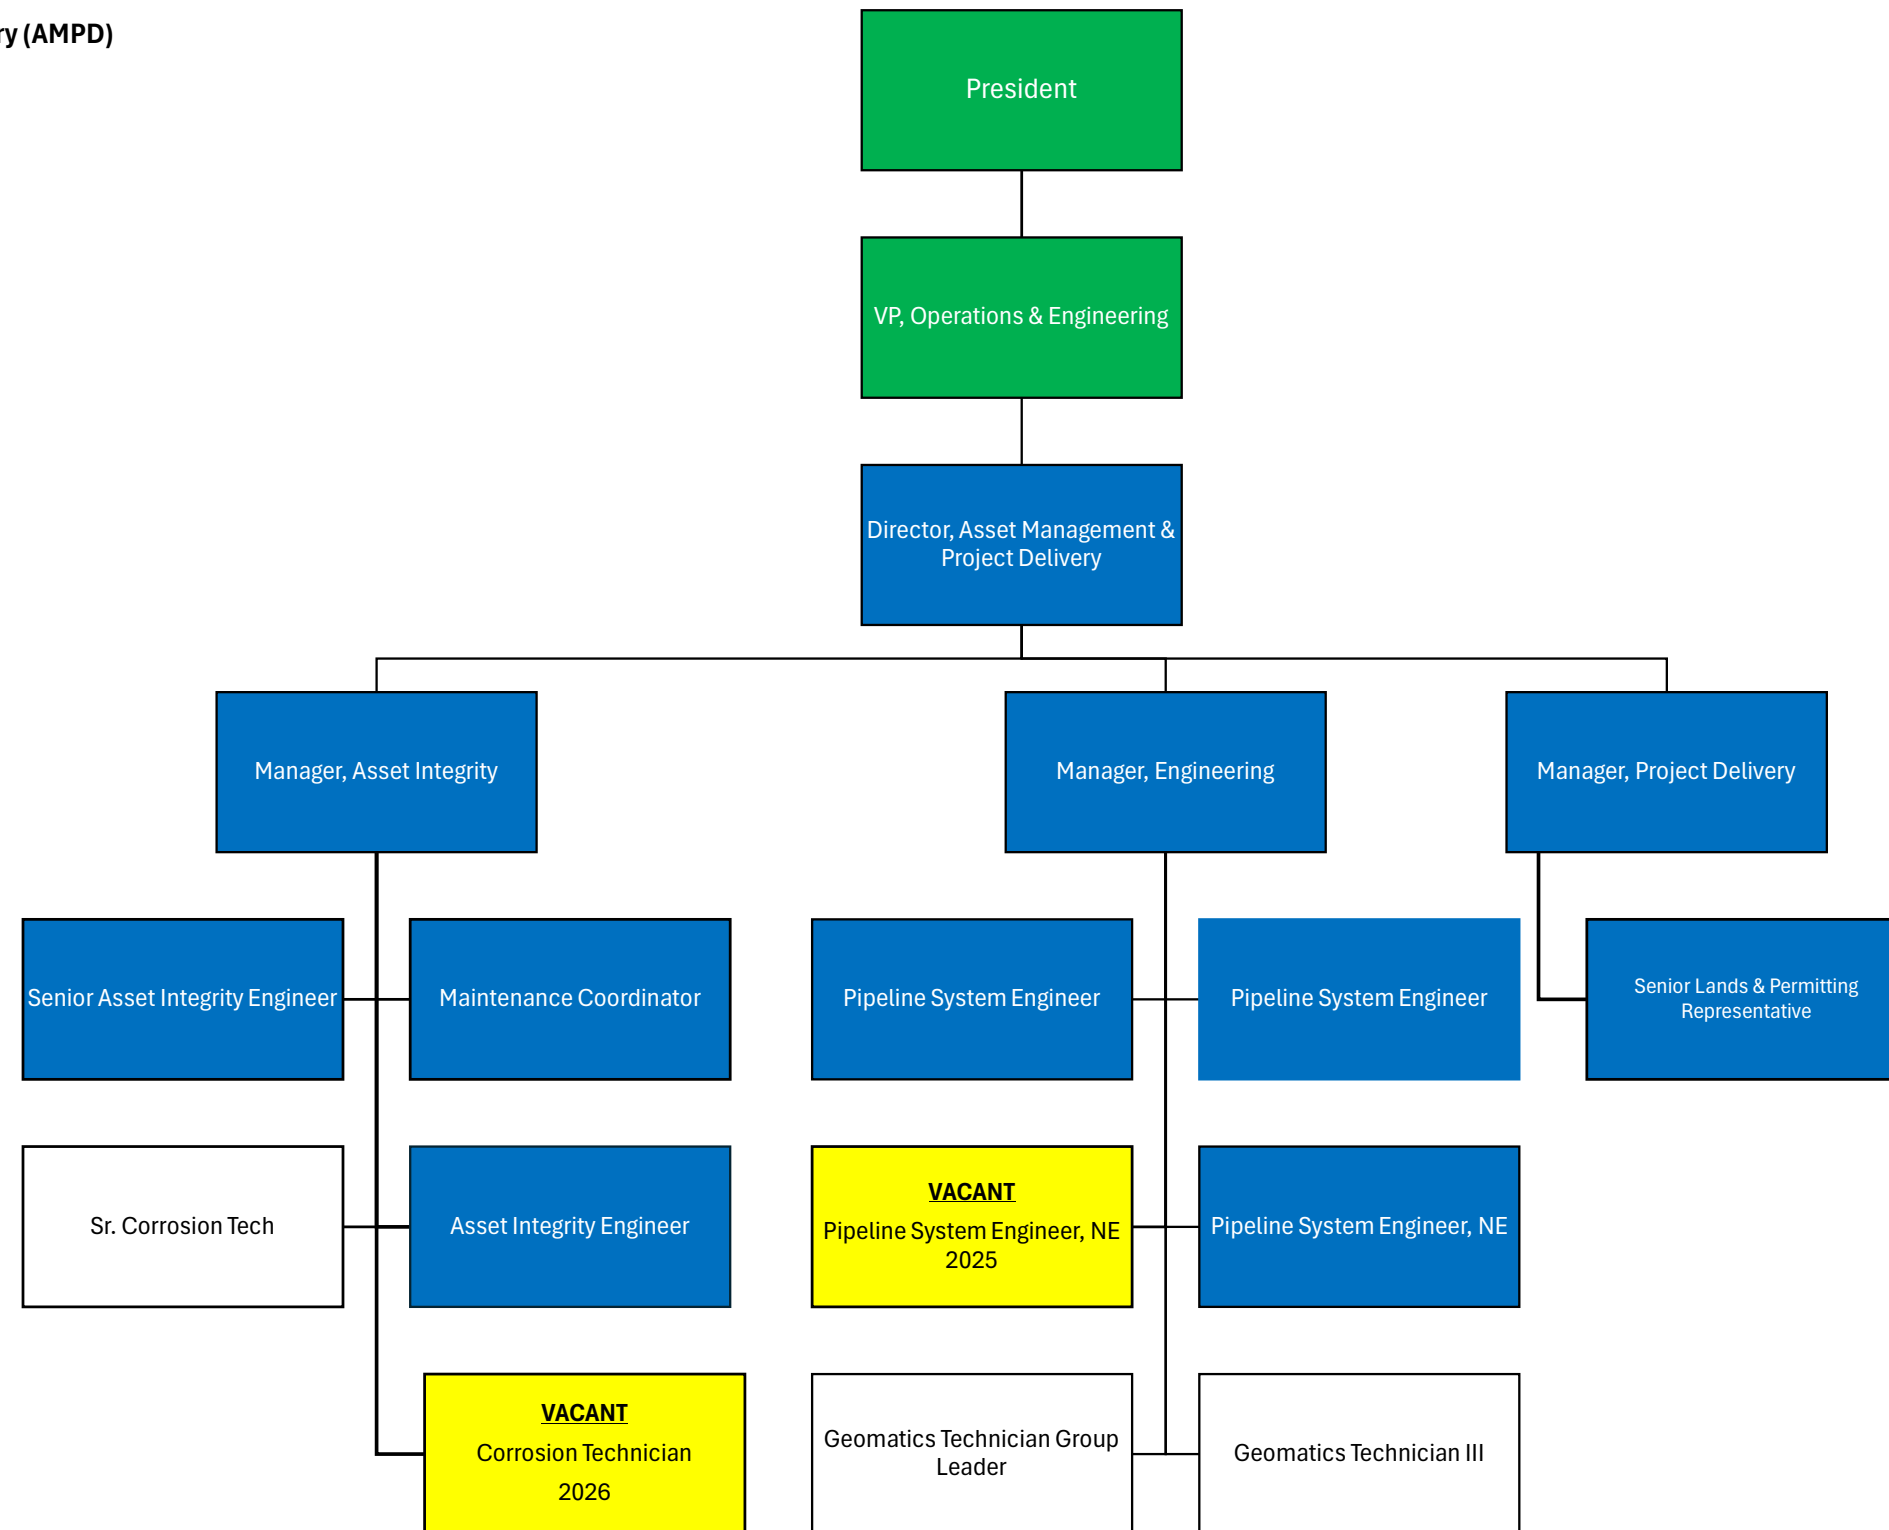

Vancouver, Head Office
Organizational Structure
April 2025

Located in Vancouver	Located in the NE & NW	Unionized Employees	New Position
----------------------	------------------------	---------------------	--------------

Asset Management & Project Delivery (AMPD)
Organizational Structure
April 2025

Located in the NW & NE	Unionized Employee	New Position
------------------------	--------------------	--------------

Operations Accounting & Customer Care
Organizational Structure
April 2025

Located in Vancouver	Located in NW & NE	Unionized Employees	New Position
----------------------	--------------------	---------------------	--------------

North East Operations
Organizational Structure
April 2025

Located in the NW & NE	Unionized Employees	New Position
------------------------	---------------------	--------------