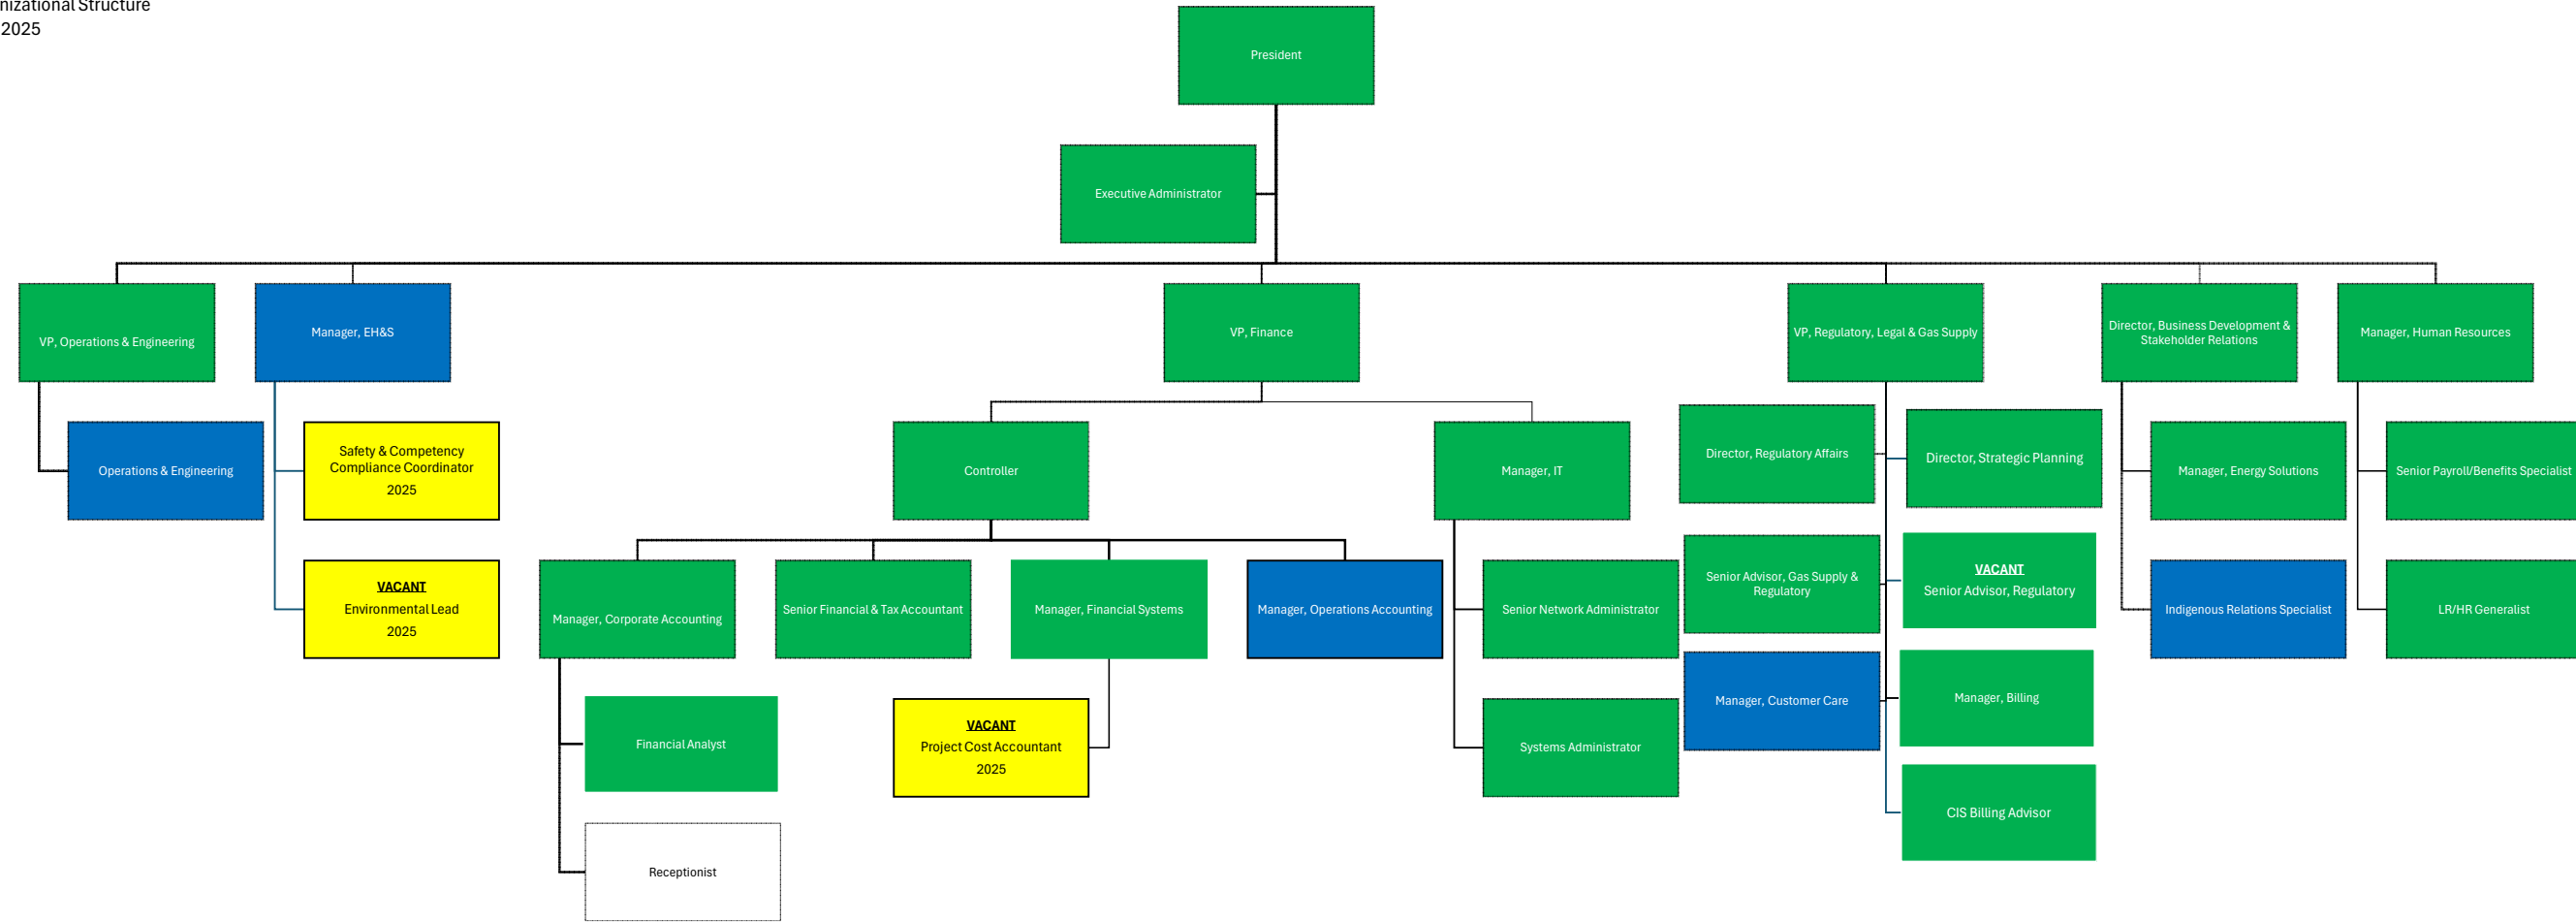

Vancouver, Head Office
Organizational Structure
April 2025

Located in Vancouver	Located in the NE & NW	Unionized Employees	New Position
----------------------	------------------------	---------------------	--------------

Asset Management & Project Delivery (AMPD)
Organizational Structure
April 2025

Located in the NW & NE	Unionized Employee	New Position
------------------------	--------------------	--------------

Operations Accounting & Customer Care
Organizational Structure
April 2025

Located in Vancouver	Located in NW & NE	Unionized Employees	New Position
----------------------	--------------------	---------------------	--------------

North East Operations
Organizational Structure
April 2025

Located in the NW & NE	Unionized Employees	New Position
------------------------	---------------------	--------------